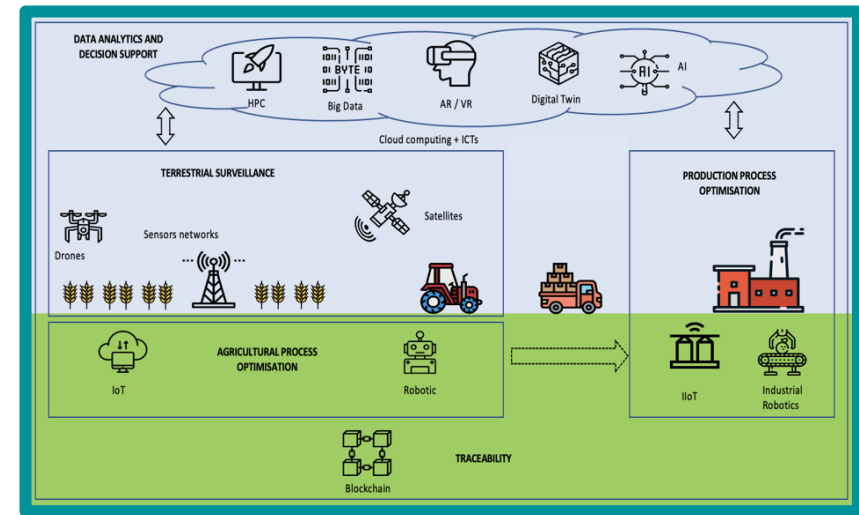

ANDALUCÍA AGROTECH
DIGITAL INNOVATION HUB

European
Digital Innovation
Hubs Network

Cofinanciado por
la Unión Europea

Junta
de Andalucía

Consejería de Agricultura,
Pesca, Agua y Desarrollo Rural

Our path

ONE OF THE
LARGEST
REGIONAL
ECOSYSTEMS
IN EUROPE

How do we engage our ecosystem?

Proximity to the territory and its demands/ challenges

Climate change

Policies, Sustainability

Social

Innovation, Competitiveness

Primary Production

Agri-food value chain

On digital innovation and enabling technologies

EUROPEAN DIGITAL INNOVATION HUB **ANDALUCÍA AGROTECH DIGITAL INNOVATION HUB** **CONSORTIUM**

Junta de Andalucía | Consejería de Agricultura, Pesca, Agua y Desarrollo Rural

TECHNOLOGY CENTRES
cetemet, ceiaA3, cicap, ctaqua, polo, tecnova, INTEC, on'tech

BUSINESS & SECTORAL ENTITIES
e2ce, hispattec, CTA, Cámaras, CEA, cooperativas agro-alimentarias, LANDALUZ, FUNCIÓN cajamar